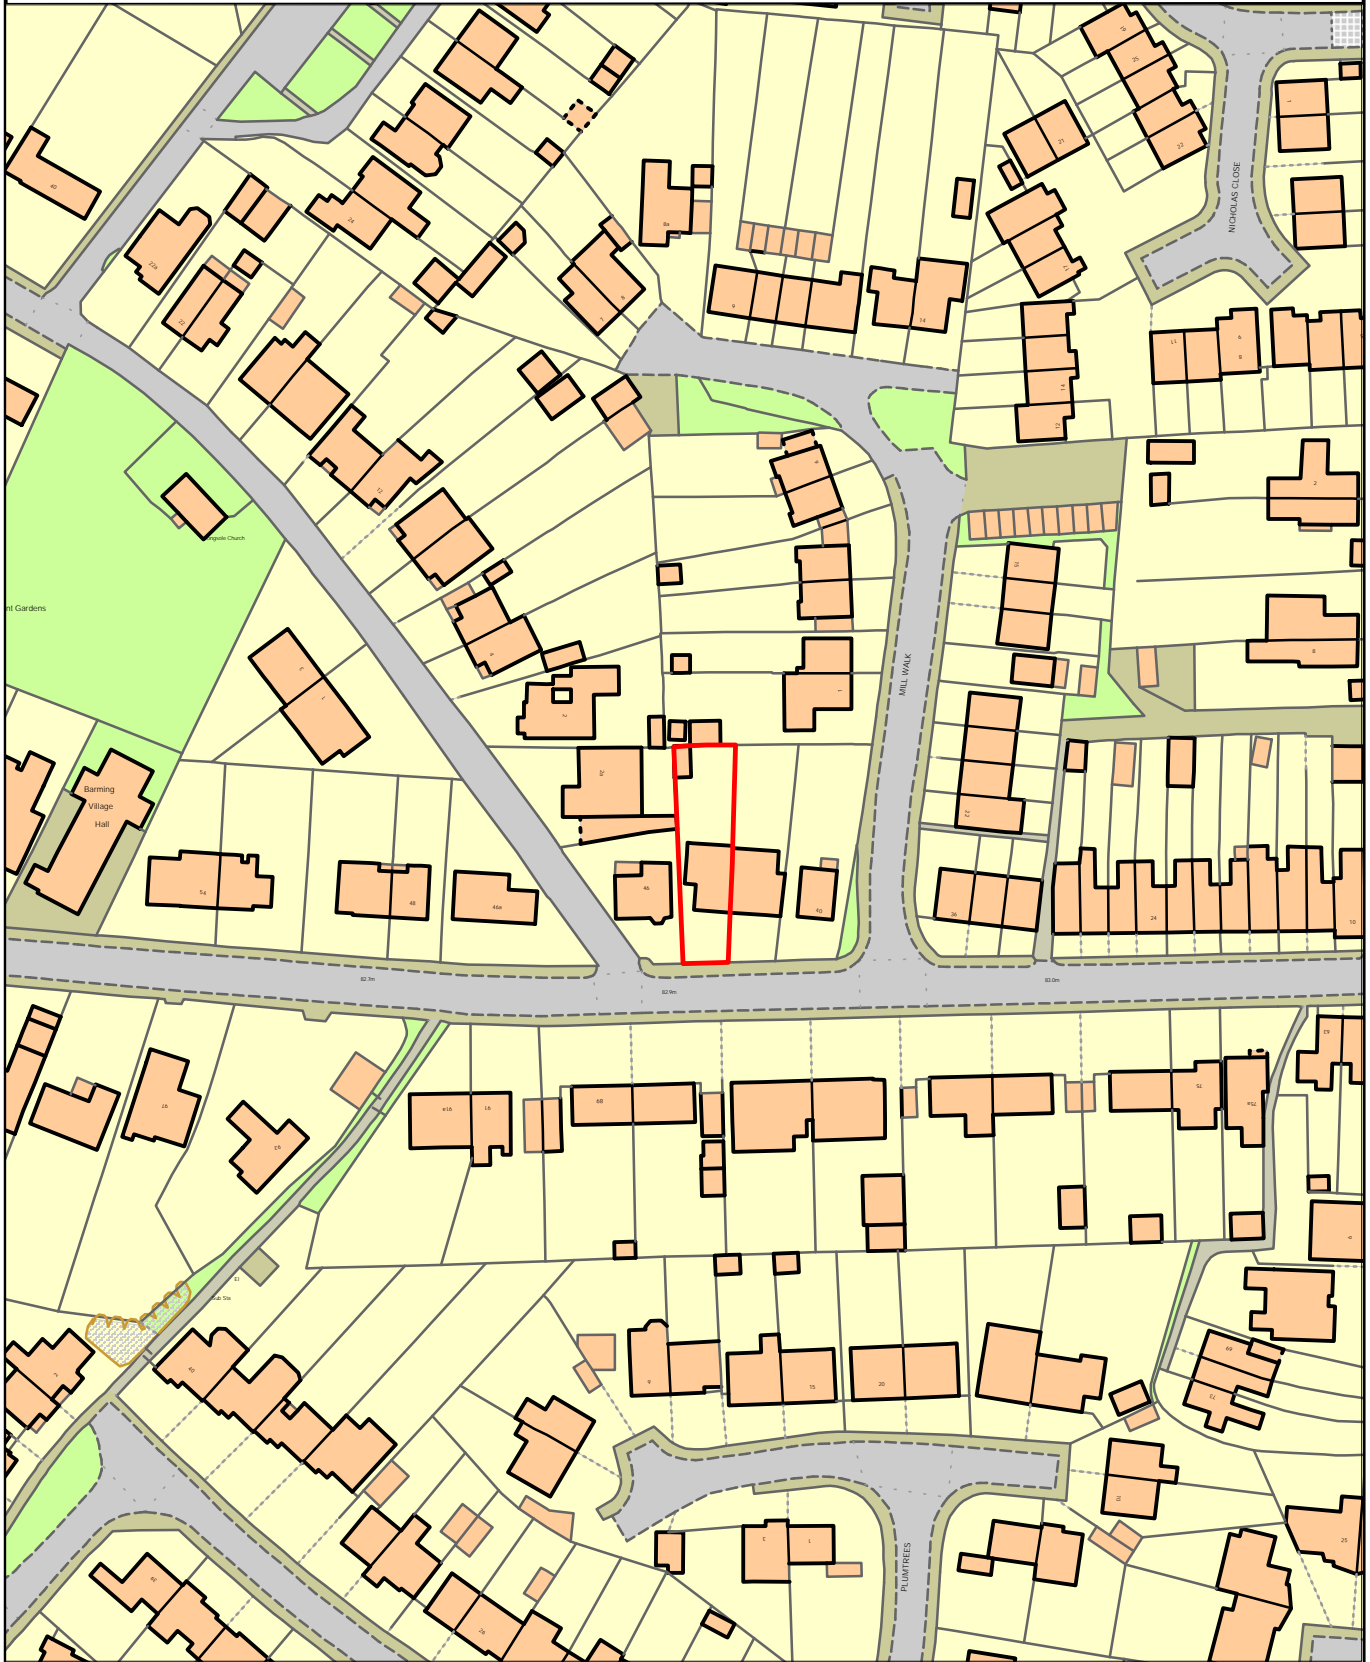

THE MAIDSTONE BOROUGH COUNCIL

Address- 44 Heath Road, Maidstone, Kent,
ME16 9LG

Reference - 22/505681/FULL

Reproduced from the Ordnance Survey mapping with the permission of the Controller of Her Majesty's Stationery Office © Crown copyright. Unauthorised reproduction infringes Crown copyright and may lead to prosecution or civil proceedings. The Maidstone Borough Council Licence No. 100019636, 2022. Scale 1:1250